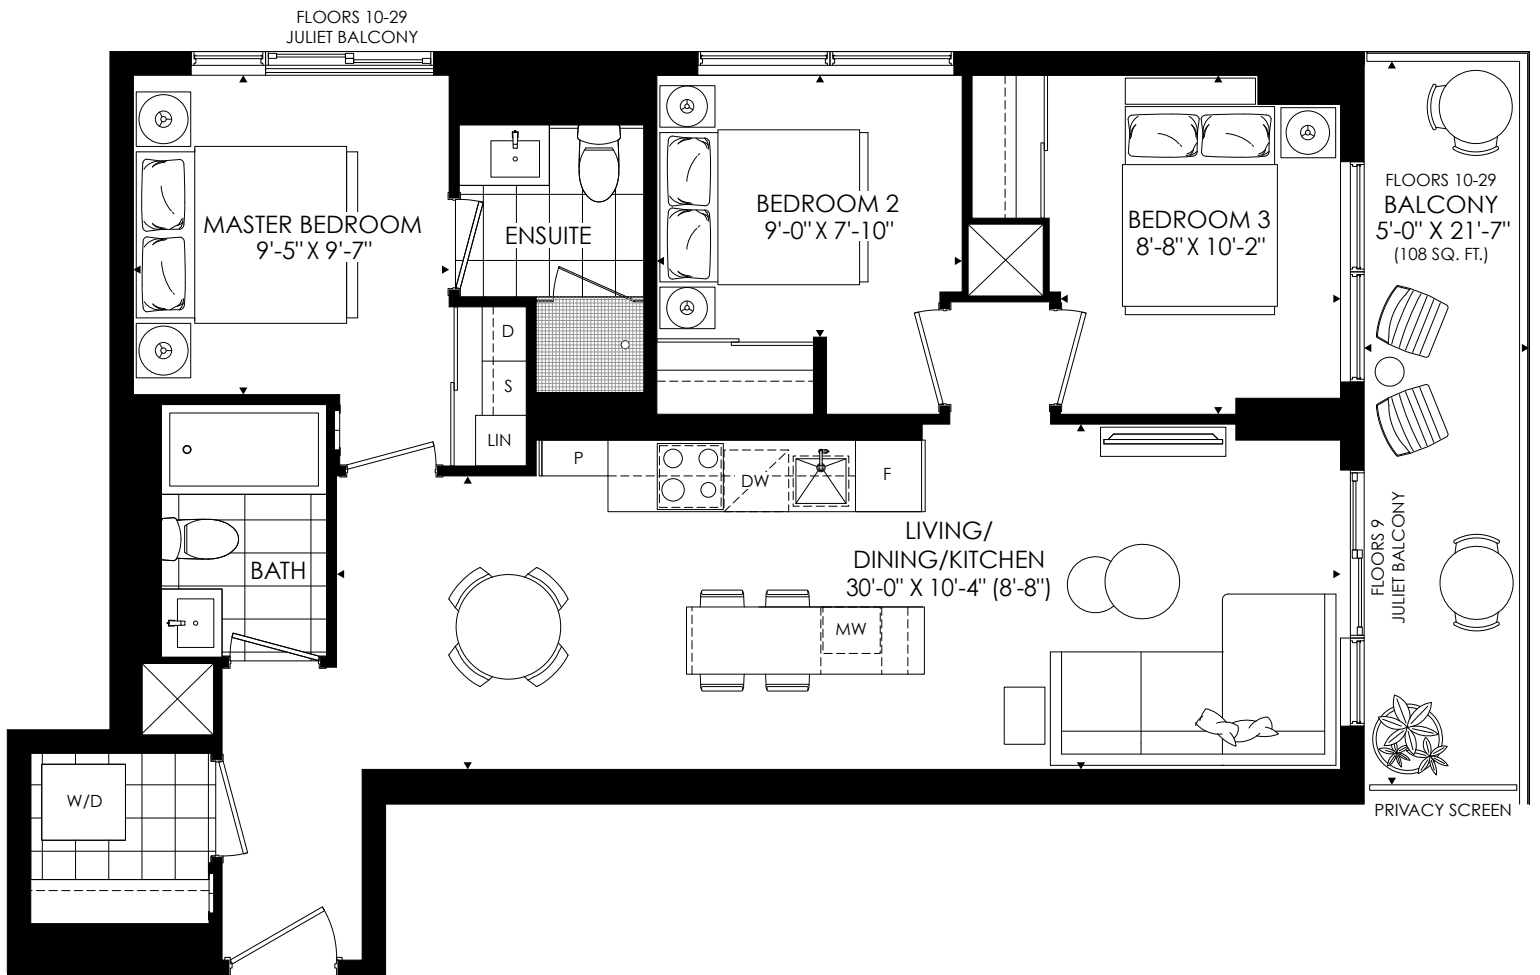

878

THE SAINT

3 BEDROOM + 2 BATH

INDOOR LIVING - 878 SQ. FT. • OUTDOOR LIVING - 108 SQ. FT. • TOTAL LIVING - 986 SQ. FT.

All plans, dimensions and specifications are subject to change without notice. Actual usable floor space may vary from the stated floor area. Column locations, window locations and size may vary and are subject to change without notice. Renderings are artists concept and will change if required by site conditions. Plans, specifications and materials are subject to availability, substitution, modification without notice at sole discretion of Minto Communities Inc. E. & O.E. 0919